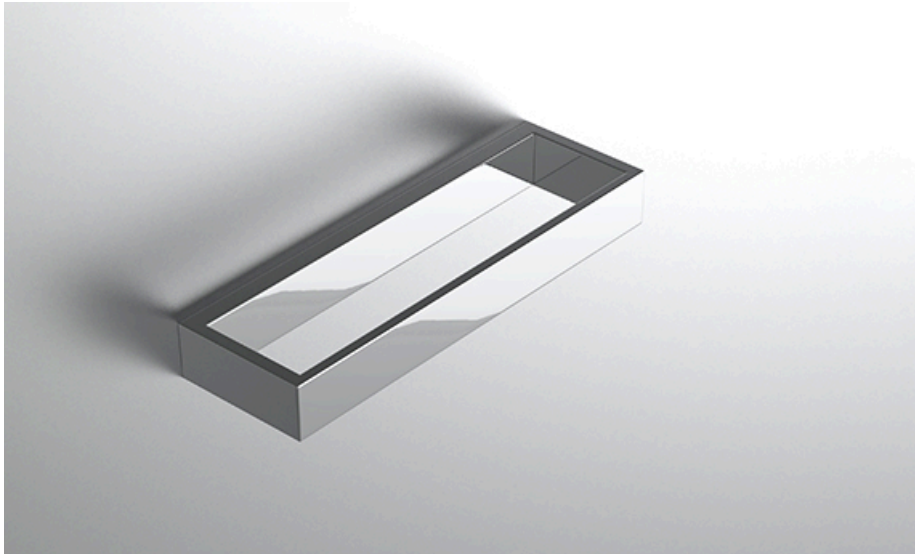

### FEATURES

- Premium 304 Grade Stainless Steel
- Solid Mount Construction
- Concealed Installation Hardware
- State of the art wall anchors included for installation on Dry wall or Tile